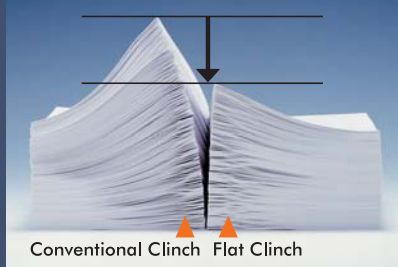

Twin Lever

Unique twin lever mechanism cuts stapling effort by **50%**
(US Patent 6550661)

Clean flat-clinch stapling finish! Staples up to 20 sheets with light effort.

Enables to bend the staple ends flat without deforming the clinched staple.

FLAT CLINCH

Flat Clinch

Conventional Clinch

Through flat-clinch stapling, you can save filing space by as much as **25%**, providing a neat and clean document.

Conventional Clinch Flat Clinch

Conventional Clinch Flat Clinch

Flat Clinch

Conventional Clinch

Four sophisticated and fashionable colors, allowing you to choose your favorite color.

HD-10FL Light Effort

Unique twin lever mechanism cuts stapling effort by **50%**

(Comparing with our products)