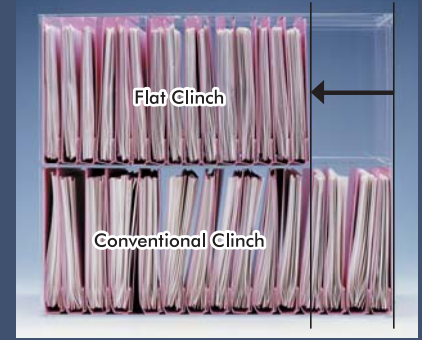

Twin Lever

Unique twin lever mechanism cuts stapling effort by **50%**
(US Patent 6550661)

Clean flat-clinch stapling finish! Staples up to 20 sheets with light effort.

Enables to bend the staple ends flat without deforming the clinched staple.

FLAT CLINCH

Flat Clinch

Conventional Clinch

Through flat-clinch stapling, you can save filing space by as much as **25%**, providing a neat and clean document.

Conventional Clinch Flat Clinch

Conventional Clinch Flat Clinch

Flat Clinch

Conventional Clinch

Four sophisticated and fashionable colors, allowing you to choose your favorite color.

HD-10FL Light Effort

Unique twin lever mechanism cuts stapling effort by **50%**

(Comparing with our products)

Light Green

Blue

Red

White

Easy to load staples

Top cover opens easily to load up to 100 staples.

Staple magazine

The new mechanism prevents staples from falling and allows you to load the staples smoothly.