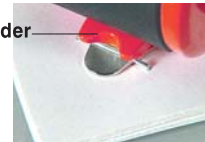

Flat Clinch

Conventional Clinch

Four sophisticated and fashionable colors, allowing you to choose your favorite color.

HD-10FL Light Effort

Unique twin lever mechanism cuts stapling effort by **50%**

(Comparing with our products)

Viewing through the slot

Viewing through the slot makes it easy to check the number of staples.

Unique mechanism remover

Holds staple tightly. (PAT.P)

Staple holder

SPECIFICATIONS

Product name	HD-10FL
Stapling capacity	2-20 sheets of paper
Loading capacity	100 staples
Throat depth	1-1/8"
Dimensions	3"(L)×2-1/2"(H)×1"(W)
Weight	3.4 oz