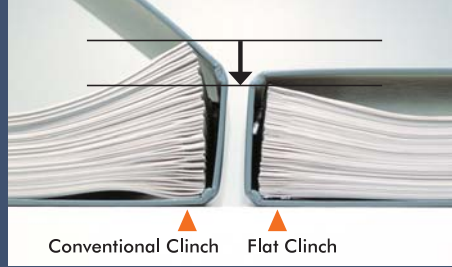

Twin Lever

Unique twin lever mechanism cuts stapling effort by **50%**
(US Patent 6550661)

Clean flat-clinch stapling finish! Staples up to 20 sheets with light effort.

Enables to bend the staple ends flat without deforming the clinched staple.

FLAT CLINCH

Flat Clinch

Conventional Clinch

Through flat-clinch stapling, you can save filing space by as much as **25%**, providing a neat and clean document.

Conventional Clinch Flat Clinch

Conventional Clinch Flat Clinch

Flat Clinch

Conventional Clinch

Four sophisticated and fashionable colors, allowing you to choose your favorite color.

HD-10FL Light Effort

Unique twin lever mechanism cuts stapling effort by **50%**

(Comparing with our products)

Light Green

Blue

Red

White

Easy to load staples

Top cover opens easily to load up to 100 staples.

Staple magazine

The new mechanism prevents staples from falling and allows you to load the staples smoothly.